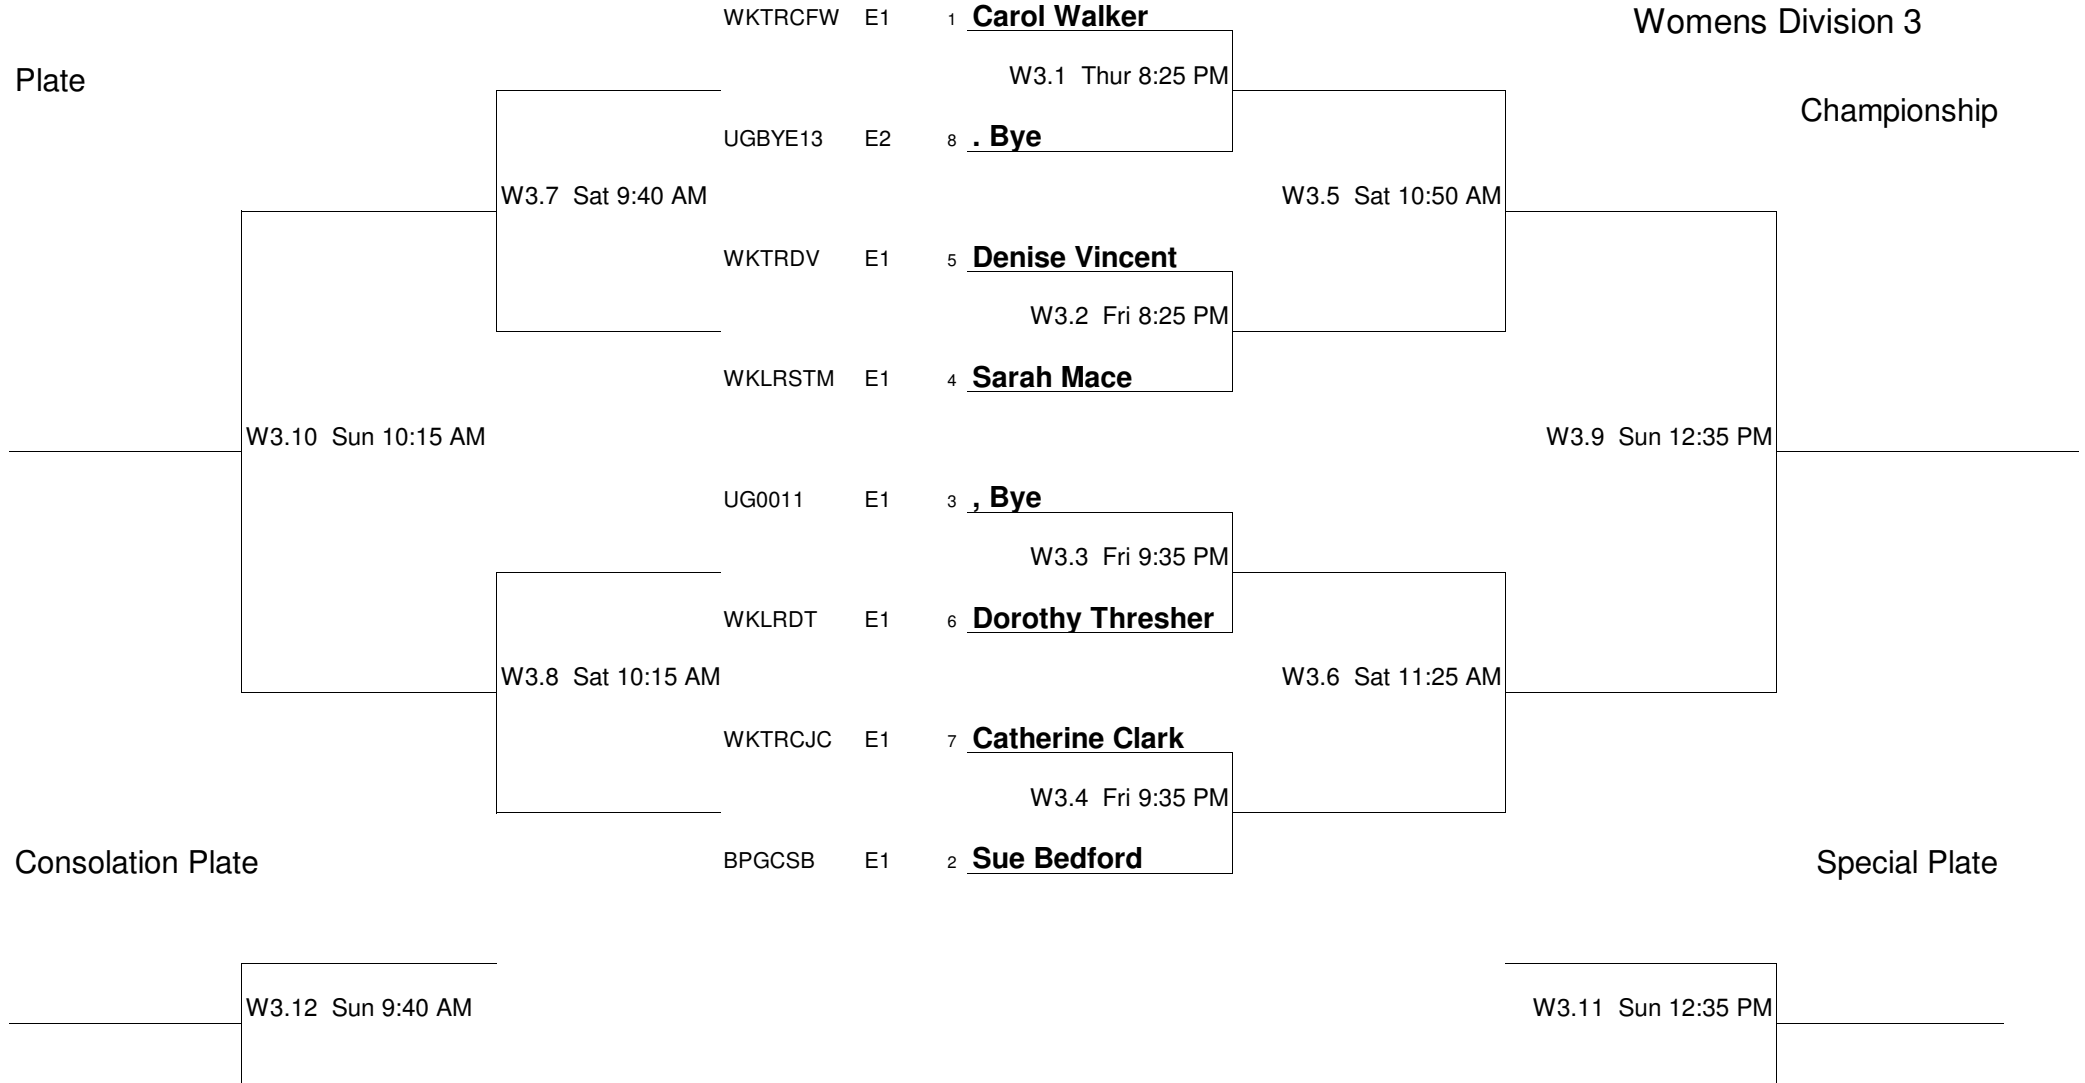

Waikato Masters 2011 @ Te Rapa

Womens Division 4

Waikato Masters 2011 @ Te Rapa

Waikato Masters 2011 @ Te Rapa

Womens Division 2

BPTUSJN	D2	1	Sharon Newton	Sharon Newton	Sharon Newton
			W2.1 Fri 9:00 PM	W2.3 Sat 1:45 PM	W2.5 Sun 2:20 PM
WKHOLAP	D2	4	Lee Picken	Heather Lethborg	Cornelia Bruckner
WKHOHL	D2	3	Heather Lethborg	Lee Picken	Heather Lethborg
			W2.2 Fri 7:50 PM	W2.4 Sat 2:20 PM	W2.6 Sun 1:45 PM
BPTUCBB	D2	2	Cornelia Bruckner	Cornelia Bruckner	Lee Picken

Waikato Masters 2011 @ Te Rapa

Womens Division 1