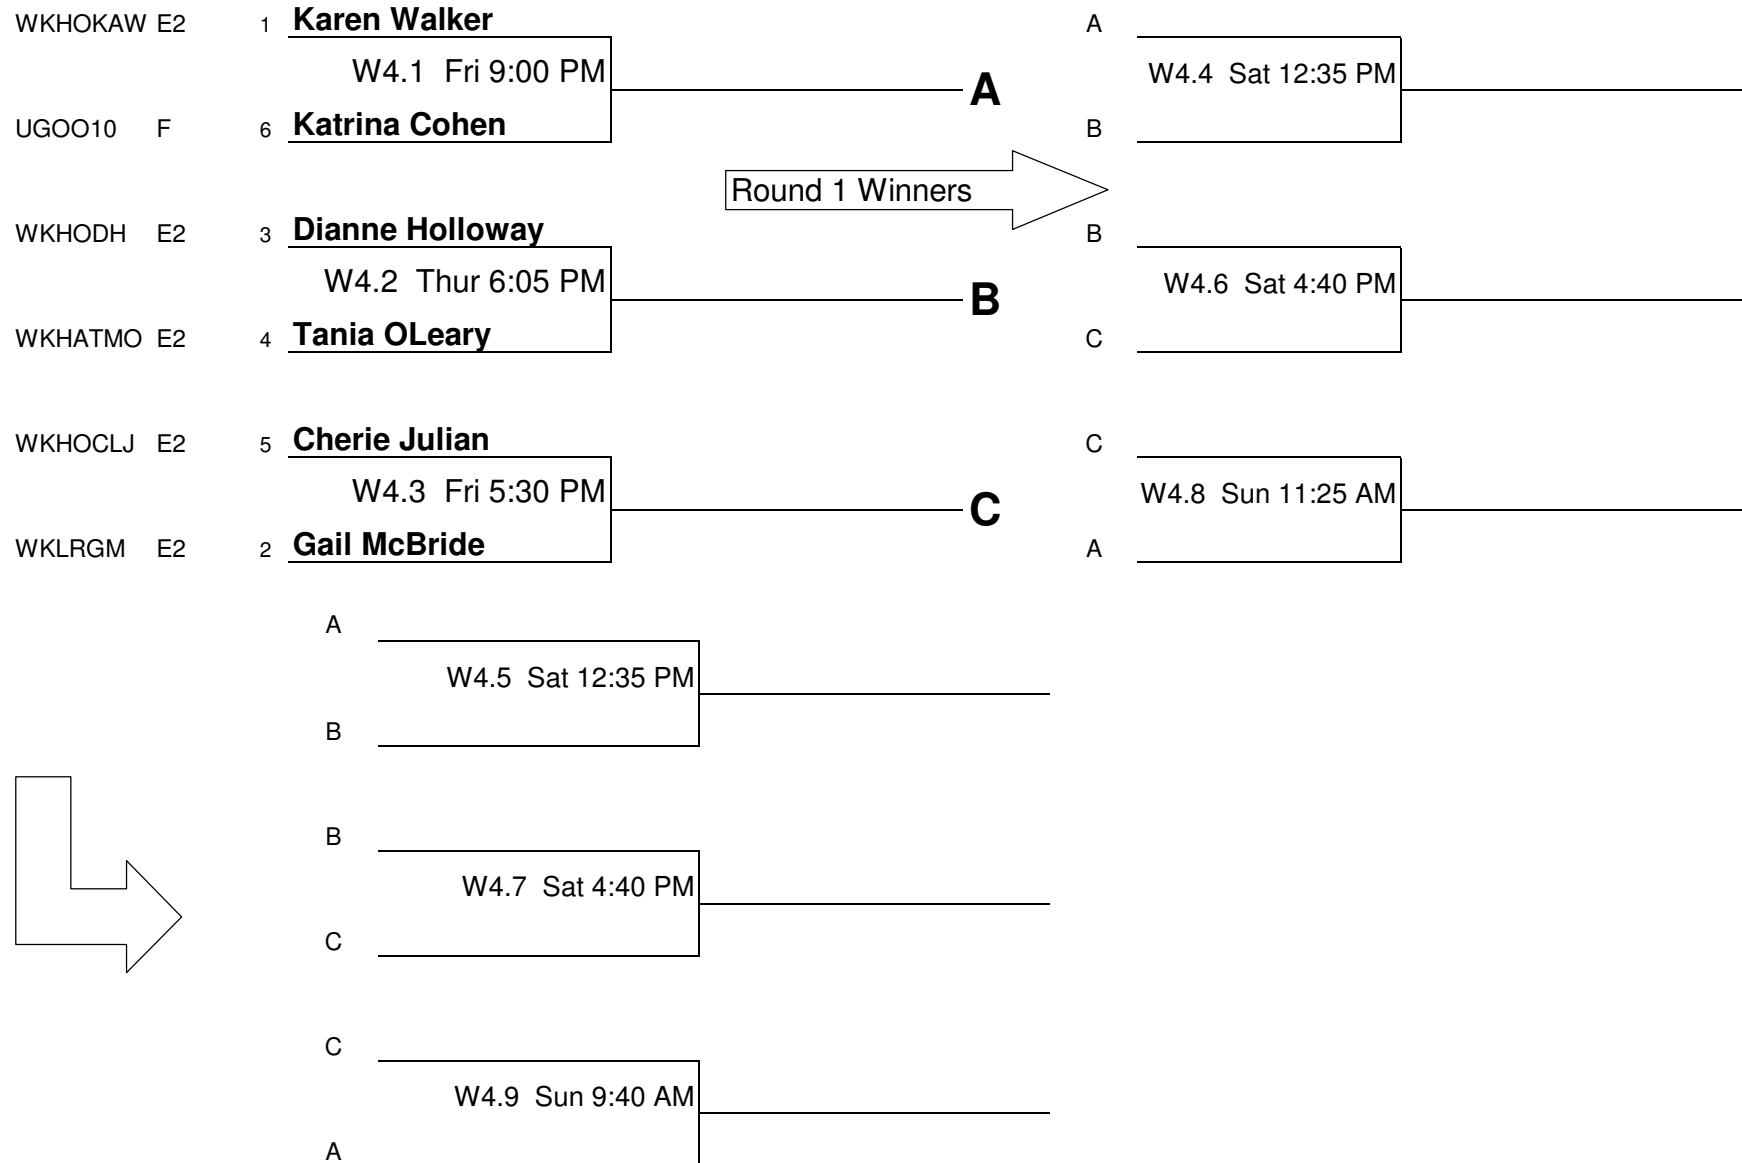

Waikato Masters 2011 @ Te Rapa

Womens Division 4

Waikato Masters 2011 @ Te Rapa

Waikato Masters 2011 @ Te Rapa

Womens Division 2

BPTUSJN	D2	1	Sharon Newton	Sharon Newton	Sharon Newton
			W2.1 Fri 9:00 PM	W2.3 Sat 1:45 PM	W2.5 Sun 2:20 PM
WKHOLAP	D2	4	Lee Picken	Heather Lethborg	Cornelia Bruckner
WKHOHL	D2	3	Heather Lethborg	Lee Picken	Heather Lethborg
			W2.2 Fri 7:50 PM	W2.4 Sat 2:20 PM	W2.6 Sun 1:45 PM
BPTUCBB	D2	2	Cornelia Bruckner	Cornelia Bruckner	Lee Picken

Waikato Masters 2011 @ Te Rapa

Womens Division 1